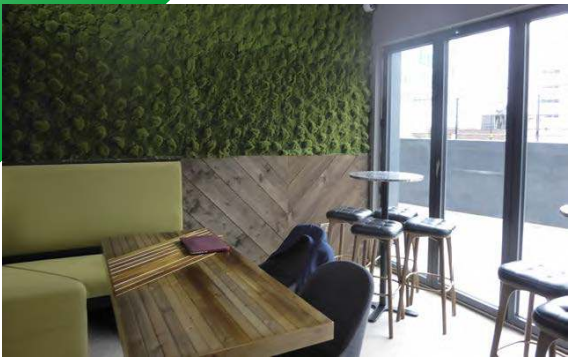

Aurora Kitchen

Client

Aurora Corporate

Architect

Space ID

For this project, Team Build worked with health and fitness company Aurora Athletic on their new venture, Aurora Kitchen.

The restaurant incorporates customer seating and a service area, a working kitchen as well as an office, staff room, toilets and a bin store.

The project consisted of the fitting out of an existing area housed within a student accommodation block, transforming it into a restaurant. Team Build Joinery created fantastic bespoke bench seating and counter tops for the restaurant.